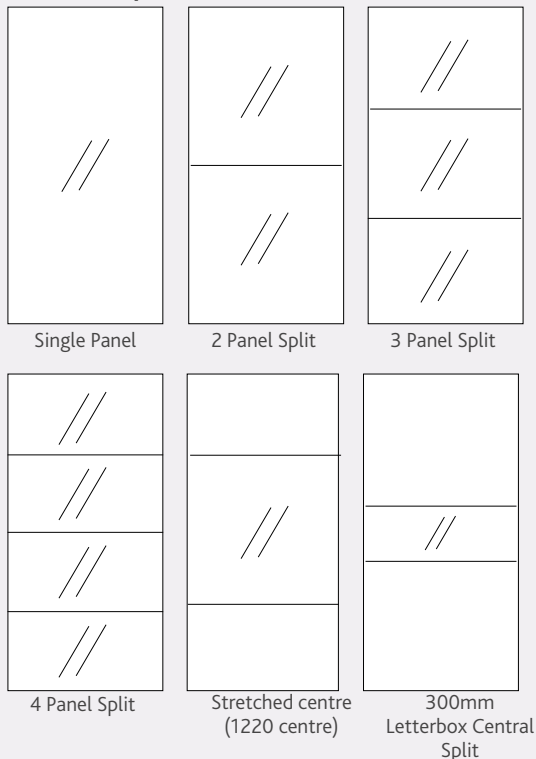

OXFORD | Design your own wardrobe at www.bedroomimage.co.uk

1 Choose your door combination from the options below...

2 Select your choice of trim finishes ...

3 Choose your wood, glass and mirror options ...