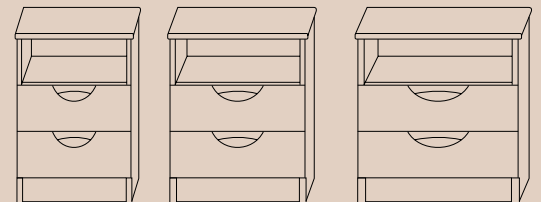

2 Drawer with shelf