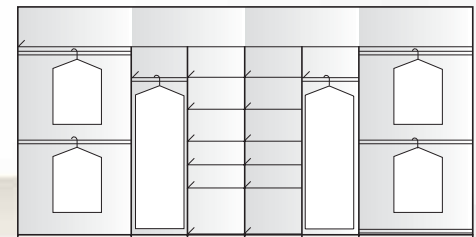

Option 3f

Option 3j

4 DOOR OPTIONS

Option 4a

Option 4b

Option 4c

Option 4d

FURNITURE

Headboards, Dressing Tables and Bedside Cabinets available in various sizes.

BEDSIDE CABINETS

Widths available from 400mm - 900mm with various handle options.

Also available in 3, 4 & 5 drawer options.

2 Drawer