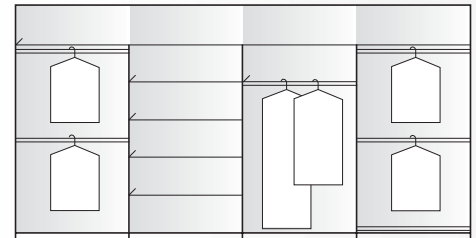

Option 3f

Option 3j

4 DOOR OPTIONS

Option 4a

Option 4b

Option 4c

Option 4d

FURNITURE

Headboards, Dressing Tables and Bedside Cabinets available in various sizes.

BEDSIDE CABINETS

Widths available from 400mm - 900mm with various handle options.

Also available in 3, 4 & 5 drawer options.

2 Drawer